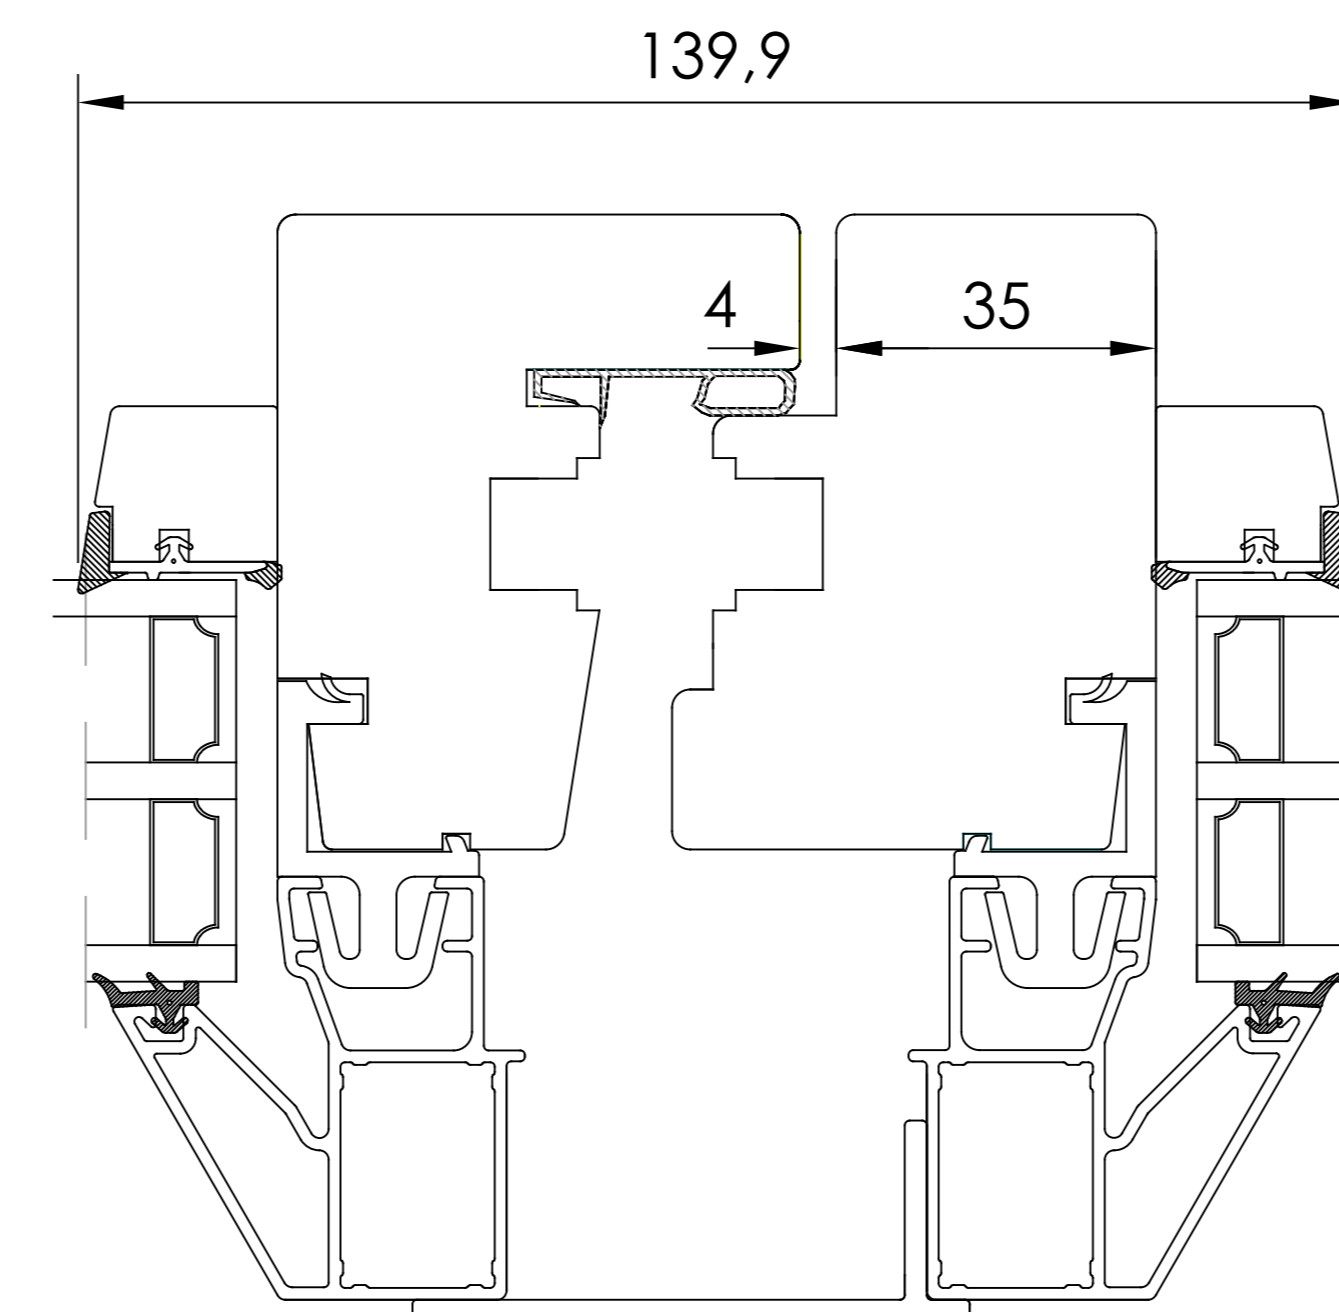

Upphovsrätten till detta dokument och alla bilagor anföras till mottagaren personligen, den får inte kopieras eller på annat sätt reproducera detta dokument till tredje part utan skriftligt tillstånd är strängt förbjudet.

HORISONTALT SNITT TILLVAL
- Öppningsbara mötesbågar utan karmdelande post