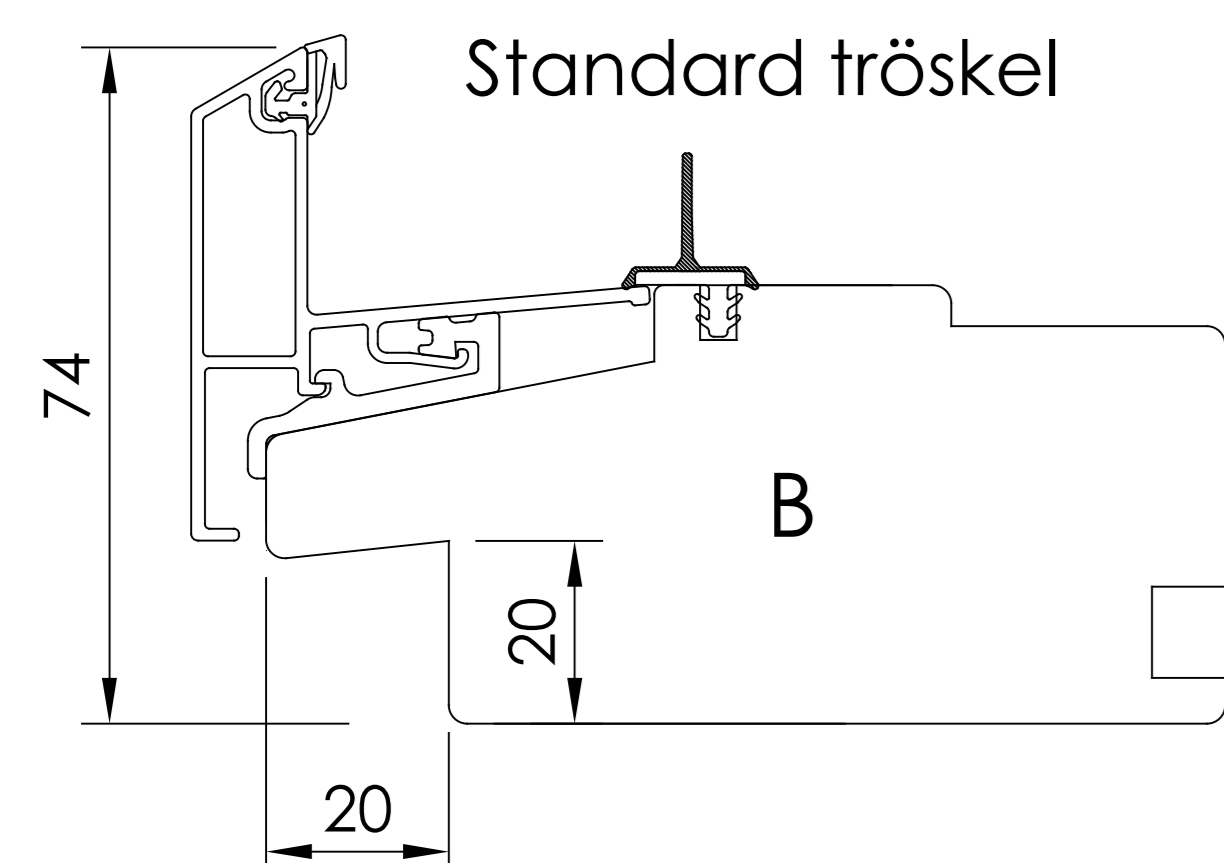

Item	No.	Description	Drawingnumber	Articlenumber
Revision notification			Revised by	Revised date
AM40-20240318TE-K164			TE	2024-03-18
Revision description			Created by	Created date
Smyggspår ändrat till 5x10x8			AP	2015-06-16
Description			Material	Processing code
Fönsterdörr Inåtgående 3-glas		General tolerance acc. to ISO2768-1		
Material		ISO 2768-1 m		
Included in product		Included in product family	Article number	
Harmoni		Sidhängt, Kipp-Dreh		

Draw view

Scale

1:2

Size

A3

Drawing number

40-37-W43

Revision no